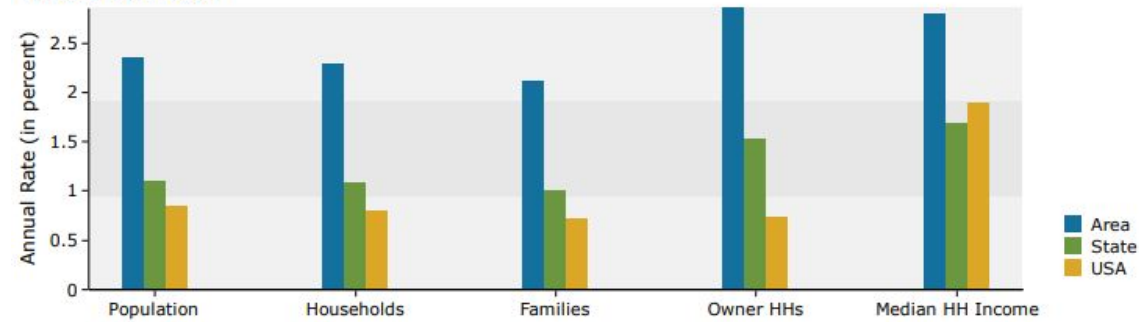

DEMOGRAPHICS

| | Population | # of Households | Avg Household Income | Median Age |
|-----------|------------|-----------------|----------------------|------------|
| 1 Mile | 4,720 | 1,633 | \$50,944 | 32 |
| 1-3 Miles | 15,113 | 5,275 | \$69,490 | 35 |
| 3-5 Miles | 23,313 | 7,937 | \$89,592 | 38 |

0 - 1 mile

Trends 2018-2023

Population by Age