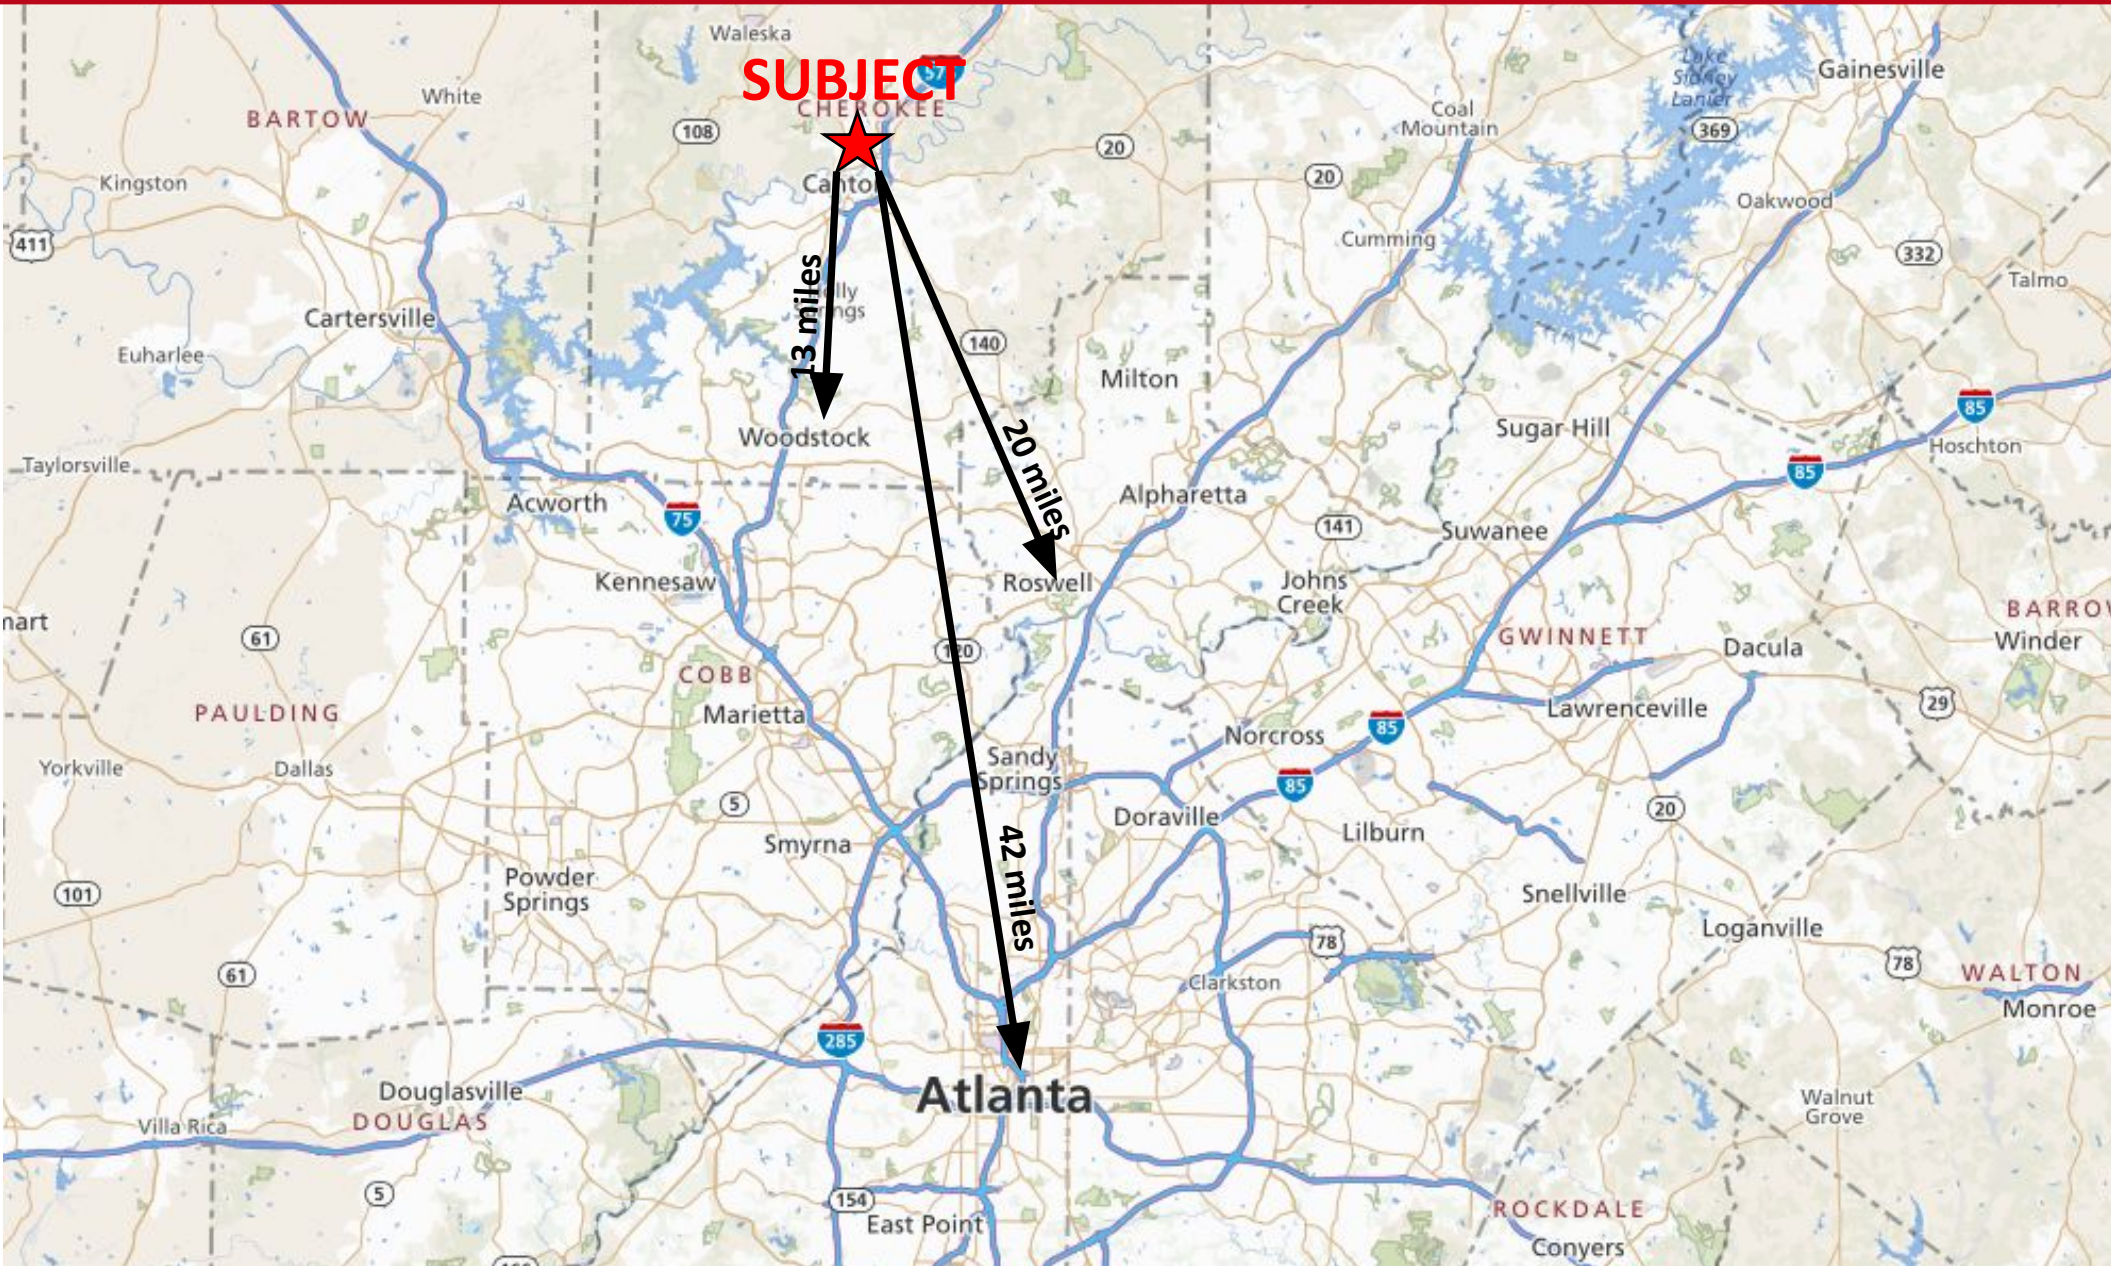

- +/- 53.76 acres
- PIN # 14N16C 079
- Cherokee County
- Zoned R40
- All utilities available to site
- Rolling Topography
- Assigned Schools:
 - Canton Elementary
 - Cherokee High

TOPOGRAPHY

SURVEY

DISTANCE MAP