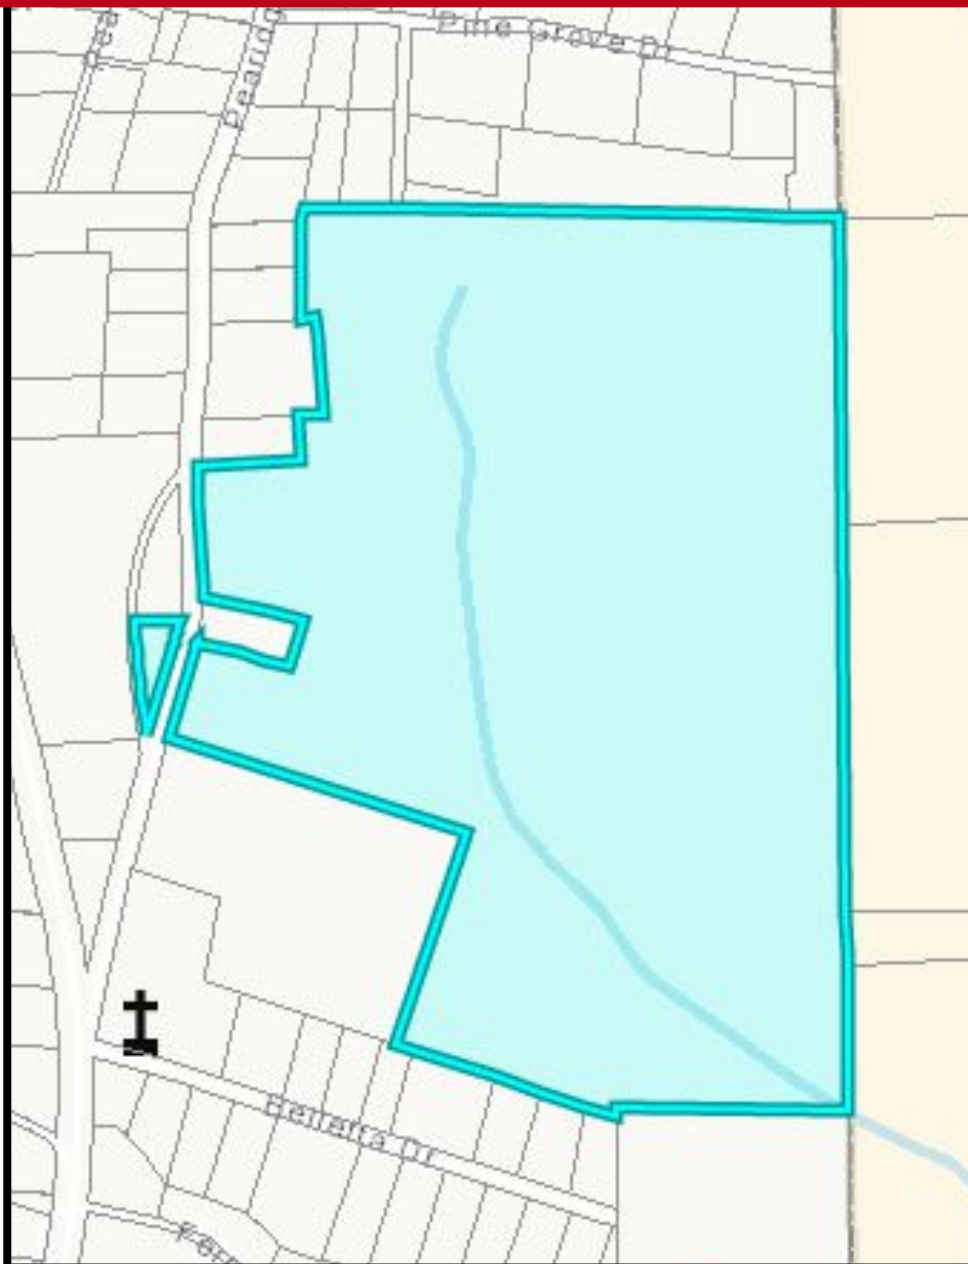

Hickory Log Creek Reservoir

GA 140

Pearidge Rd

Teasley Middle

Reservoir Rd

LAND FOR SALE
700 Pearidge Road
Canton, GA 30114

Jim Hobbs
404.219.6736
jhobbs@SouthernLandGroup.com

PROPERTY OVERVIEW

- +/- 53.76 acres
- PIN # 14N16C 079
- Cherokee County
- Zoned R40
- All utilities available to site
- Rolling Topography
- Assigned Schools:
 - Canton Elementary
 - Cherokee High

TOPOGRAPHY

SURVEY

DISTANCE MAP