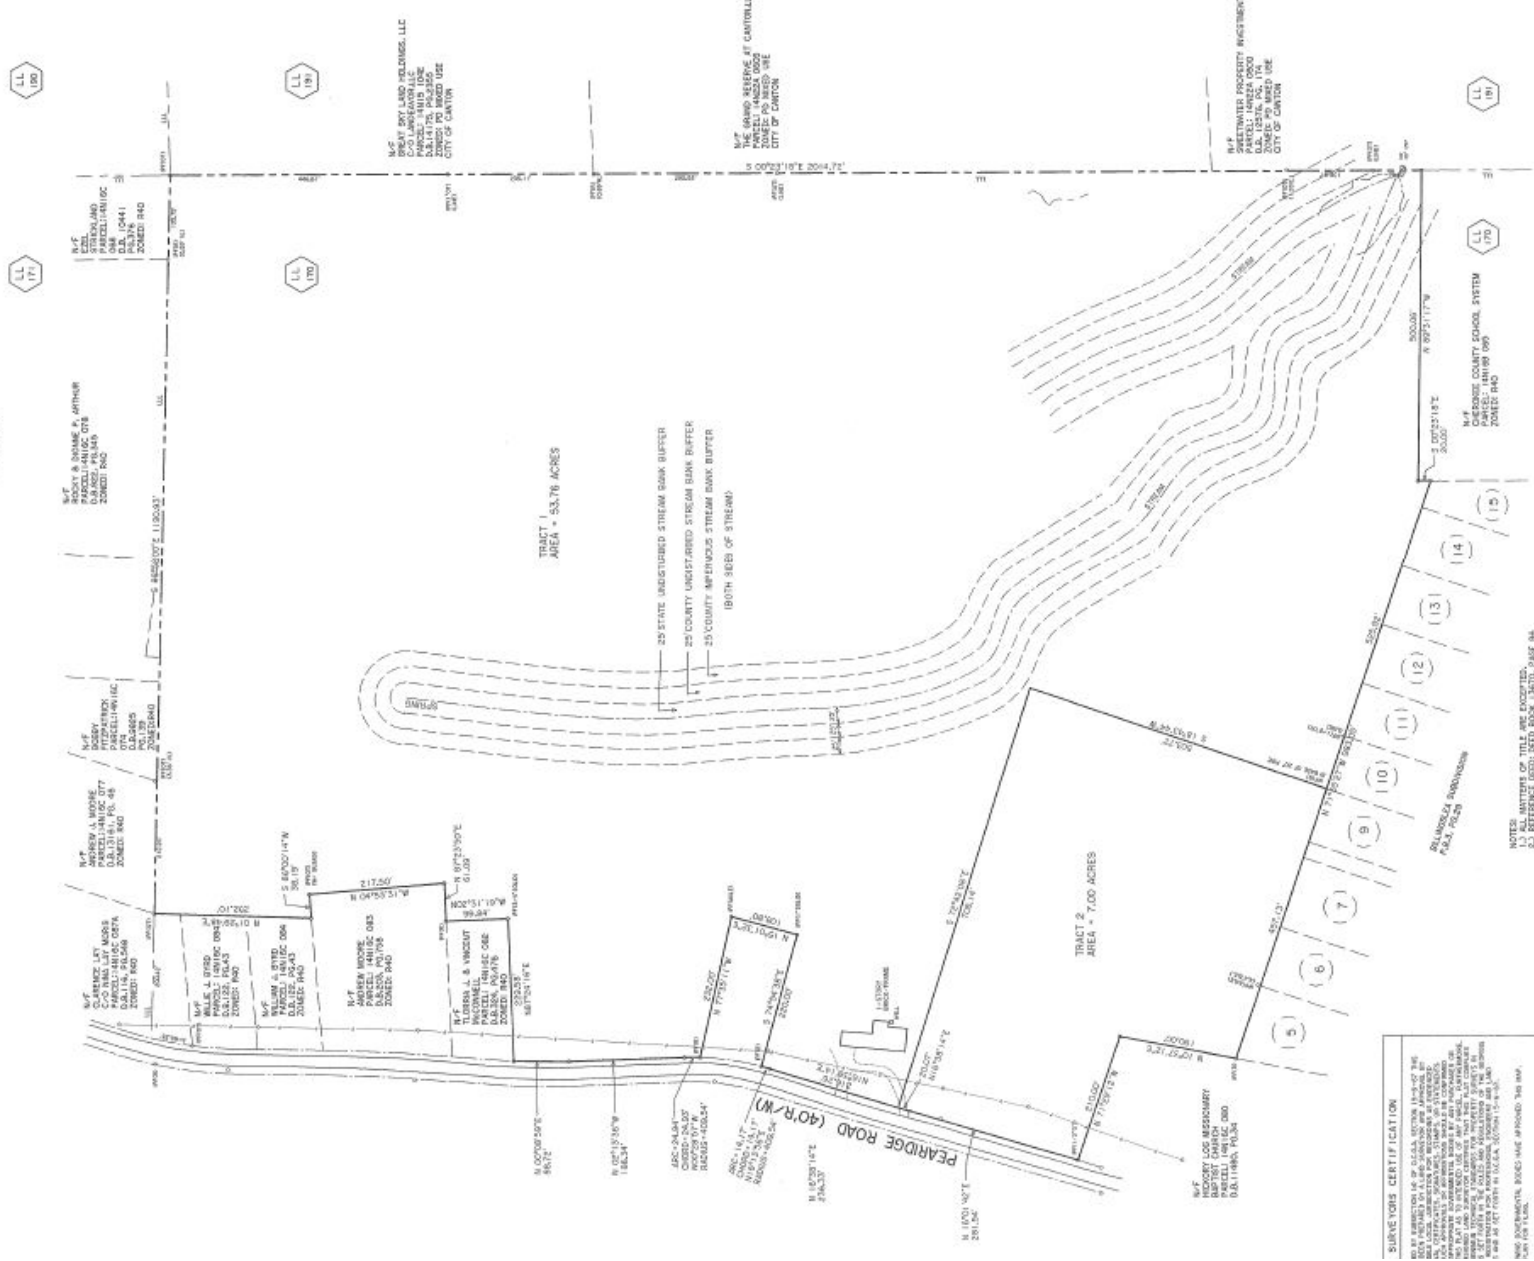

- +/- 53.76 acres
- PIN # 14N16C 079
- Cherokee County
- Zoned R40
- All utilities available to site
- Rolling Topography
- Assigned Schools:
 - Canton Elementary
 - Cherokee High

TOPOGRAPHY

SURVEY

DISTANCE MAP