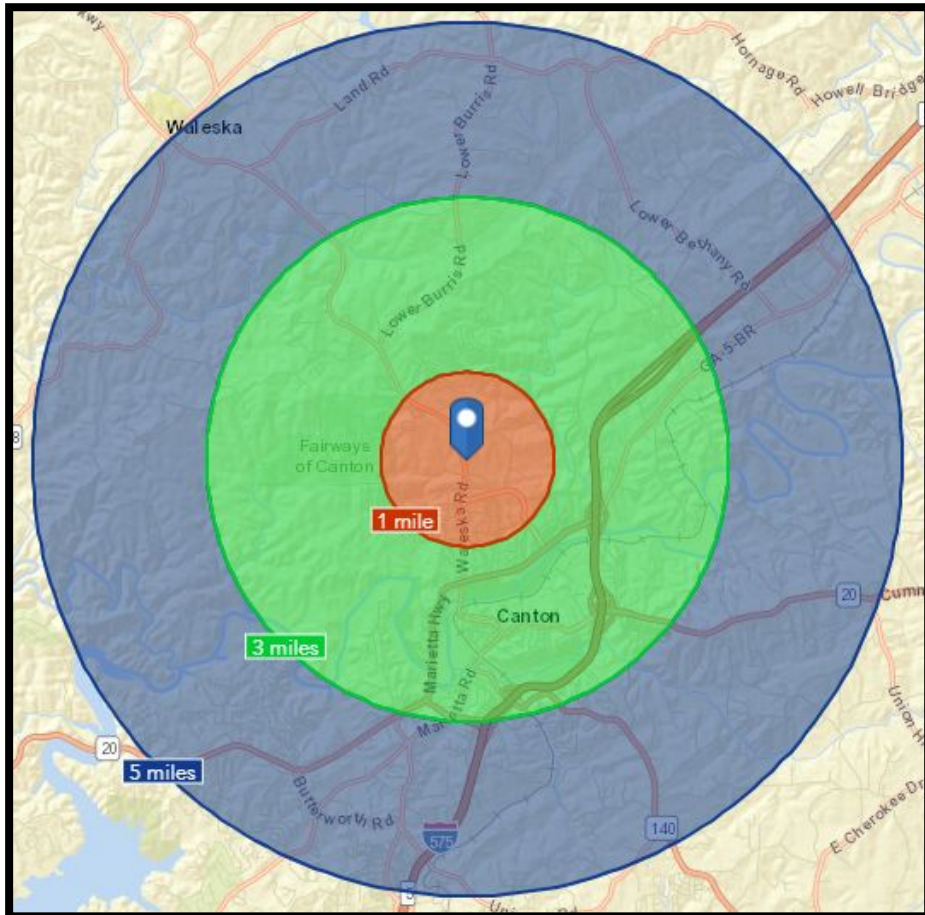

- +/- 53.76 acres
- PIN # 14N16C 079
- Cherokee County
- Zoned R40
- All utilities available to site
- Rolling Topography
- Assigned Schools:
 - Canton Elementary
 - Cherokee High

TOPOGRAPHY

SURVEY

DISTANCE MAP

DEMOGRAPHICS

| | Population | # of Households | Avg Household Income | Median Age |
|-----------|------------|-----------------|----------------------|------------|
| 1 Mile | 4,720 | 1,633 | \$50,944 | 32 |
| 1-3 Miles | 15,113 | 5,275 | \$69,490 | 35 |
| 3-5 Miles | 23,313 | 7,937 | \$89,592 | 38 |

0 - 1 mile

Trends 2018-2023

Population by Age