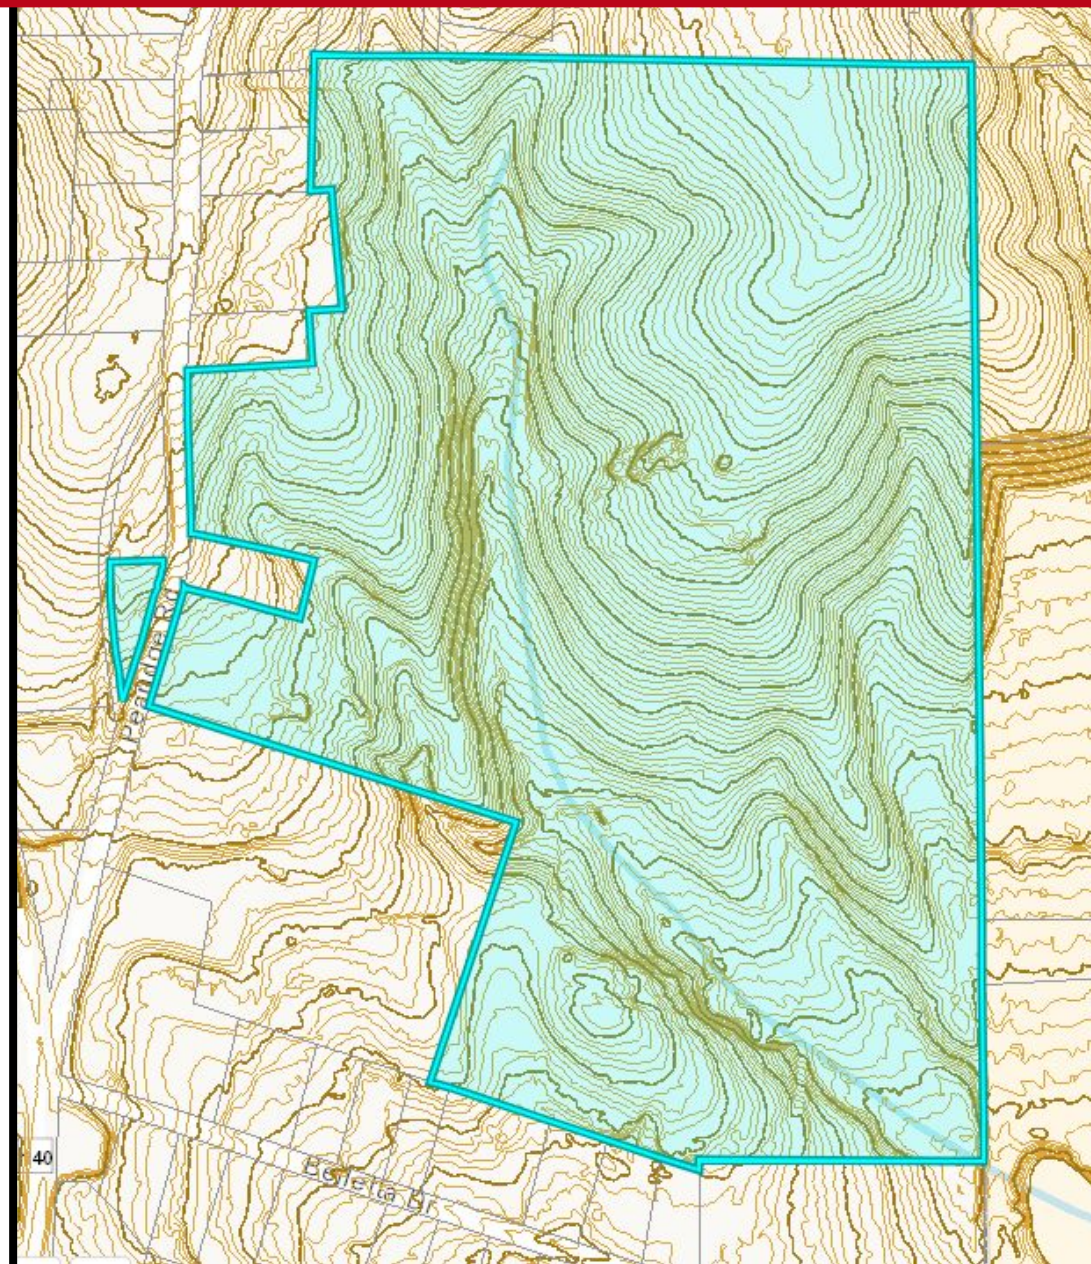

Hickory Log Creek Reservoir

GA 140

Pearidge Rd

Teasley Middle

Reservoir Rd

LAND FOR SALE
700 Pearidge Road
Canton, GA 30114

Jim Hobbs
404.219.6736
jhobbs@SouthernLandGroup.com

PROPERTY OVERVIEW

- +/- 53.76 acres
- PIN # 14N16C 079
- Cherokee County
- Zoned R40
- All utilities available to site
- Rolling Topography
- Assigned Schools:
 - Canton Elementary
 - Cherokee High

TOPOGRAPHY

SURVEY

DISTANCE MAP

0 - 1 mile

Trends 2018-2023

Population by Age